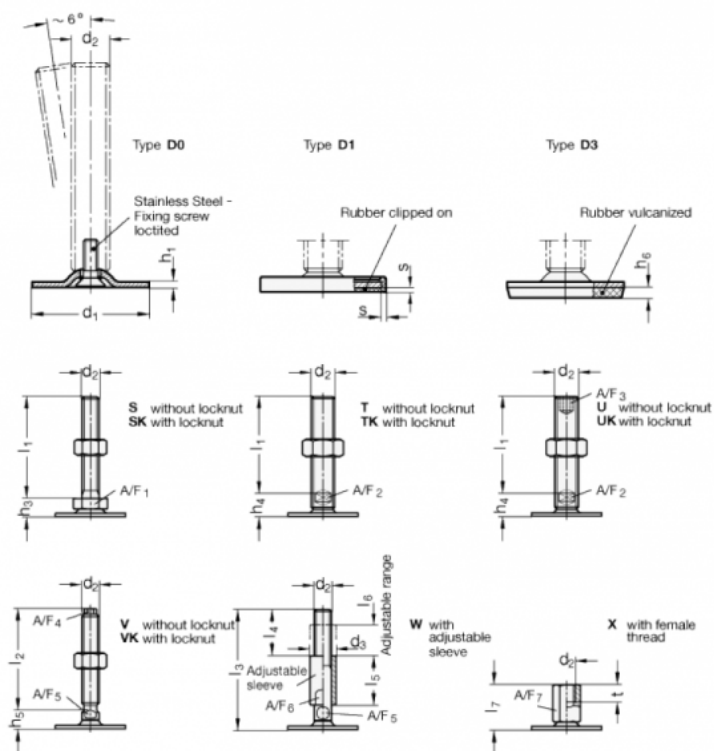

Article number: 204180M24200D1U

Description: E+G levelling foot
GN 41-80-M24-200-D1-U

Note: U Without nut, Hexagon socket at the top, Wrench flat at the bottom

Measures

$$A/F2 = 19$$

$$s = 2$$

$$A/F3 = 12$$

$$d1 = 80$$

$$d2 = M24$$

$$h1 = 3$$

$$h4 = 21$$

$$h6 =$$

$$l1 = 200$$